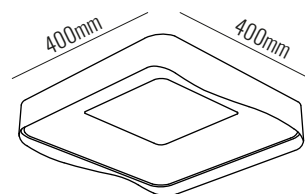

TECHNICAL DATA

TYPE

Professional LED for Indoor Lighting.

DIMENSION DRAW

Model:	Astro 2.0
Format:	Square
Location:	Interior
Wattage:	24W
Materials:	Metal - PMMA
Led Color:	3000K - 4000K - 6500K
Product Dimension:	400*400mm
IP Code:	20
Fixation:	Surface
CRI :	80
Lumen Output:	1920 LM
Frequency:	50/60 Hz
Beam Angle:	L°